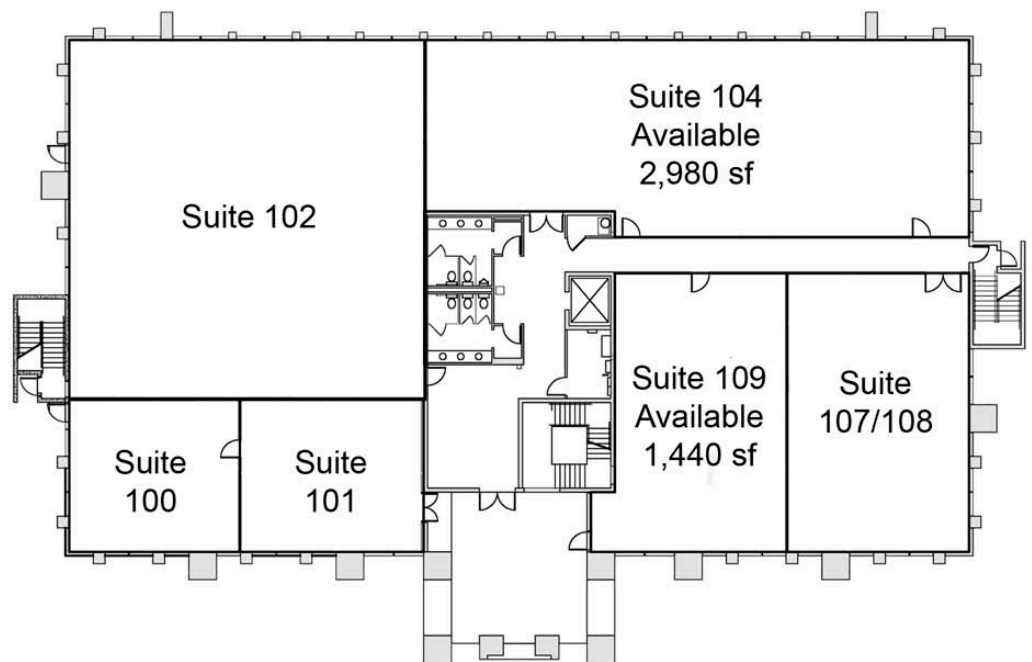

Bonita Bay Executive Center

Bonita Bay II

3461 Bonita Bay Blvd.
Bonita Springs, Florida

- Two-story, 22,795 square foot office building
- Immediate occupancy available for some units
- Complete refurbishing in 2004
- Full-service design with generous build-out allowance
- Spacious lobby with professionally designed finishes and décor
- Keyless entry to building
- Convenient access to I-75, U.S. 41, restaurants and other services

Contact Charles Jans or Matt Price

239.738.7900

www.mcgarveydevelopment.com

Bonita Bay Executive Center Bonita Bay II

Floor Plan

First Floor

Second Floor