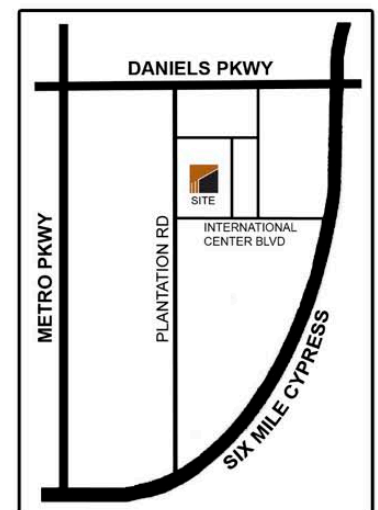

International Business Center

International I

13881 Plantation Road
Fort Myers, Florida

WAREHOUSE • DISTRIBUTION • OFFICE

- 33,600 square feet with units from 2,400 square feet
- Grade-level doors
- Build-out available
- Concrete tilt-wall construction
- Centrally located on Plantation Road just south of Daniels Parkway
- Minutes to Southwest Florida International Airport, I-75 and U.S. 41
- Broker participation encouraged

239.738.7900

leasing@mcgarveydevelopment.com

www.mcgarydevelopment.com

International I

Floor Plan